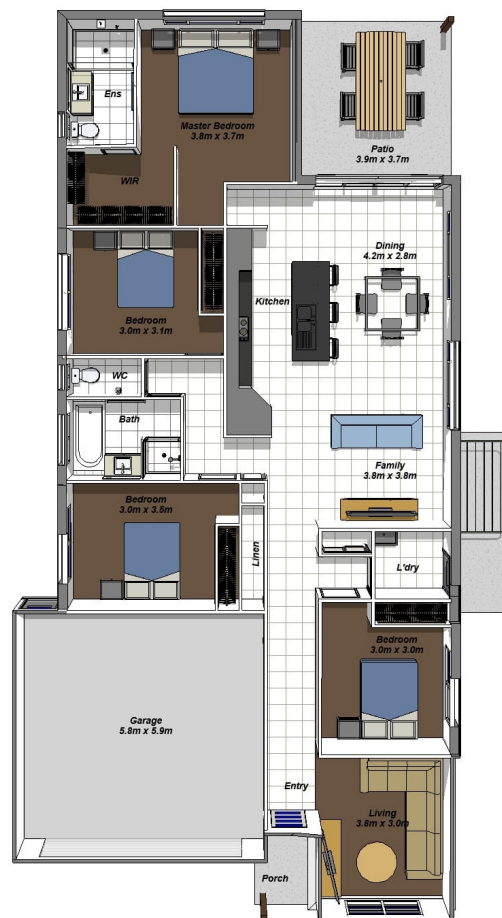

# Monash

4  2  2  2 

## Features

- 4 Bedrooms with B.I.R's
- Ensuite to Master Bedroom with W.I.R
- Separate Living Room
- Covered Outdoor Entertaining Area
- Modern Kitchen with Island Bench
- Laundry with External Access
- Double Lock-up garage with internal Entry
- Ceiling Fans Throughout

## Dimensions

Total Area	203.50 sqm
Total Squares	21.90 sq
House Width	11.00 m
House Length	21.00 m

Note: If image shows Colorbond roof and render this is extra from standard. External lights are non-standard. House illustration is an artist impression only. House size is only a guide, measurements may differ in actuality.