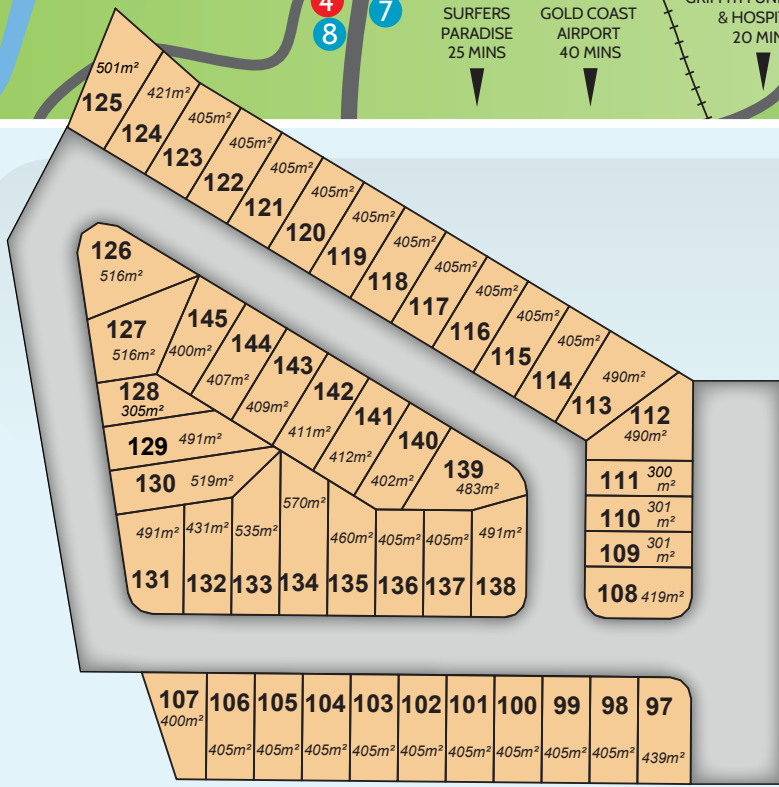

EDUCATION

- 1 Coomera - Amity School, Opening 2019
- 2 Coomera Rivers State School
- 3 GCIT Coomera campus
- 4 Pimpama State Secondary College
- 5 Coomera Anglican College
- 6 Assisi Catholic College
- 7 Coomera Springs State School
- 8 Saint Stephens College
- 9 Upper Coomera State College
- 10 Early learning centre
- 11 Catholic School Kerkin

TRANSPORT

- 1 Coomera Train Station
- 2 Foxwell Rd bus stop
- 3 M1 Exit 54 Interchange

SHOPPING

- 1 Coomera Town Centre
- 2 Pimpama Junction
- 3 Aldi Upper Coomera
- 4 Coles Upper Coomera
- 5 Woolworths Coomera West
- 6 Coomera City Centre
- 7 Home World
- 8 Centro Oxenford
- 9 Coomera East Shopping Centre

SPORT AND RECREATION

- 1 Gainsborough Greens Golf Club
- 2 Dreamworld
- 3 Coomera Sports Park
- 4 Upper Coomera Centre
- 5 Coomera Watersports Club

CHILD CARE

- 1 Early Learning Centre Coomera
- 2 Coomera Anglican College Early Learning
- 3 Beattie Rd Early Childhood Education Centre
- 4 Little Stars Early Learning Coomera
- 5 Bonny Babes Christian Childcare
- 6 Community Kids Coomera Early Education

MEDICAL

- 1 Coomera Waters Medical Centre
- 2 Upper Coomera Medical Centre
- 3 Medicross Coomera
- 4 Gold Coast GP Superclinic
- 5 Coomera East Medical Centre

Phone: (07) 5501 3300
info@choicehomes.com.au

visitcamelot.com.au